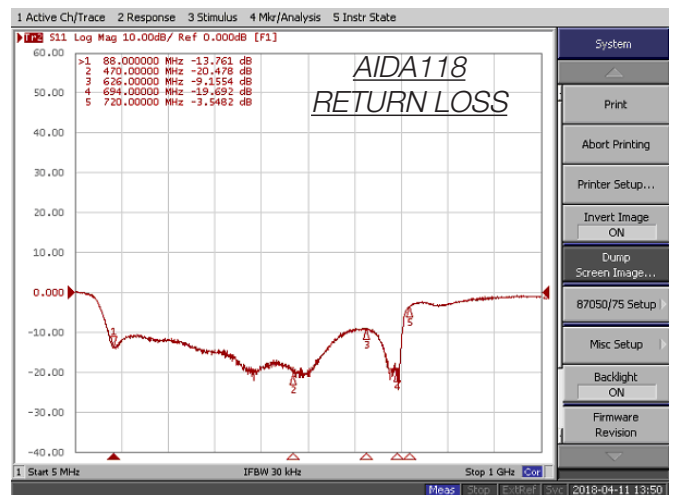

TELEVISION & RADIO AMPLIFIER

MODEL: AIDA118

Indoor Amplifier AIDA118 boosts Television and Radio DAB+ & FM signals by 18dB, VHF & UHF from a single input.

AIDA118 features flat frequency response, excellent filtering and is fully screened.

A blue LED power indicator shows when mains is connected.

The electronic power supply continually monitors and compensates automatically for mains power fluctuations.

AIDA118	
Frequency Range	88 to 694MHz Passes Television DAB+ FM, Bands II + III + UHF
Gain	18dB
Flatness	±2.0dB
Return Loss	10dB typical
Lte 4G & Communications Rejection	>40dB
Noise Figure	<3.5dB
Impedance	75 Ohms
Max Output Level	103dBµv (IMA3-60dB, EN50083-5)
Power	85-265V @ 50Hz, <15mA
Connectors	F Type