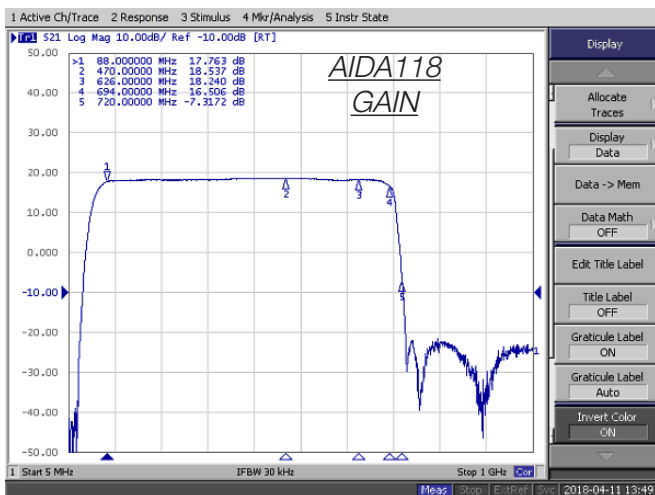

TELEVISION & RADIO AMPLIFIER

MODEL: AIDA118

Indoor Amplifier AIDA118 boosts Television and Radio DAB+ & FM signals by 18dB, VHF & UHF from a single input.

AIDA118 features flat frequency response, excellent filtering and is fully screened.

A blue LED power indicator shows when mains is connected.

The electronic power supply continually monitors and compensates automatically for mains power fluctuations.

AIDA118	
Frequency Range	88 to 694MHz Passes Television DAB+ FM, Bands II + III + UHF
Gain	18dB
Flatness	±2.0dB
Return Loss	10dB typical
Lte 4G & Communications Rejection	>40dB
Noise Figure	<3.5dB
Impedance	75 Ohms
Max Output Level	103dBµv (IMA3-60dB, EN50083-5)
Power	85-265V @ 50Hz, <15mA
Connectors	F Type