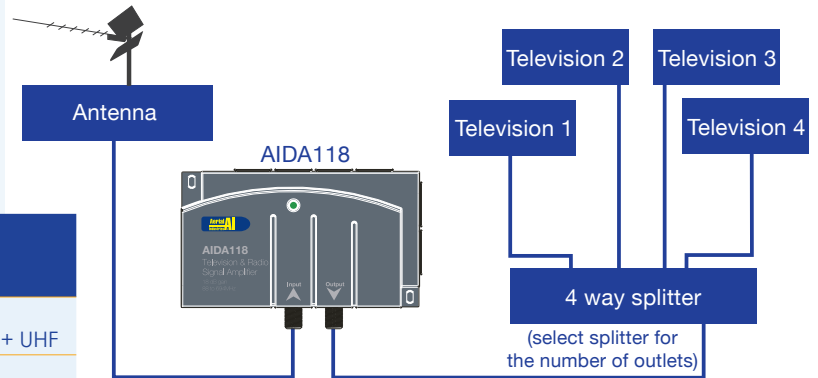

TELEVISION & RADIO AMPLIFIER

MODEL: AIDA118

Indoor Amplifier AIDA118 boosts Television and Radio DAB+ & FM signals by 18dB, VHF & UHF from a single input.

AIDA118 features flat frequency response, excellent filtering and is fully screened.

A blue LED power indicator shows when mains is connected.

The electronic power supply continually monitors and compensates automatically for mains power fluctuations.

AIDA118	
Frequency Range	88 to 694MHz Passes Television DAB+ FM, Bands II + III + UHF
Gain	18dB
Flatness	±2.0dB
Return Loss	10dB typical
Lte 4G & Communications Rejection	>40dB
Noise Figure	<3.5dB
Impedance	75 Ohms
Max Output Level	103dBµv (IMA3-60dB, EN50083-5)
Power	85-265V @ 50Hz, <15mA
Connectors	F Type