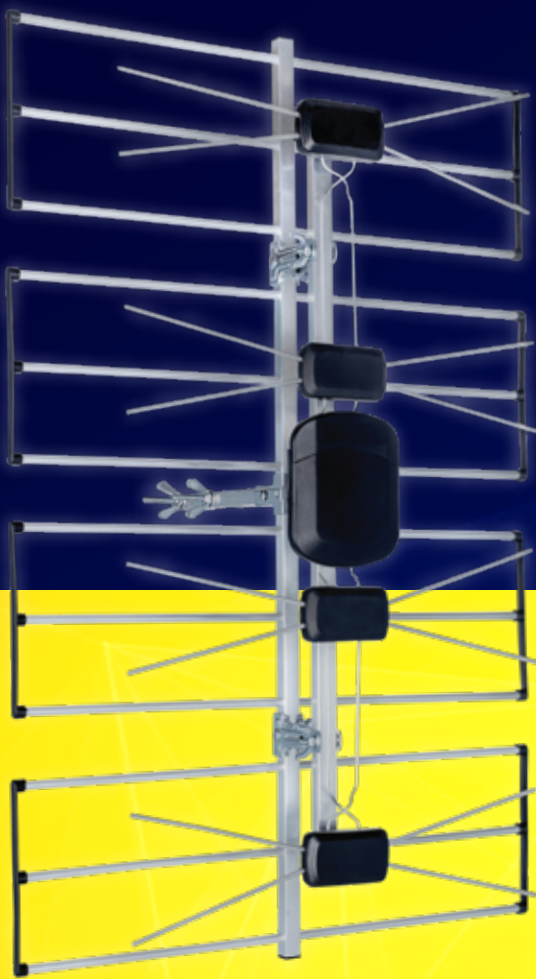

UHF DIGITAL TV ANTENNA

Plus Integrated Lte Filtering

4 Element UHF Phased Array Television Antenna

New Box Packaging!

PRODUCT BENEFITS

- DVBT-2 4K Ready
- Integrated Lte Filter
- Digital HD Television
- 12 Months Warranty
- Optimised for all UHF channels
- Easy to install even without hand tools
- Suitable for horizontal or vertical polarities
- Improves reception even in deep fringe areas
- Supreme performance in good signal locations
- Large capture area promotes better signal quality
- Precision design with durability to cope in all conditions

SPECIFICATIONS

CHANNELS	28-51, B4 & 5
GAIN	12dB
F/B RATIO	23dB
IMPEDANCE	75 Ohm
DIMENSIONS	82.5cm x 55cm
CONNECTOR	F Type

*One antenna per protective display carton

AIPA4GB