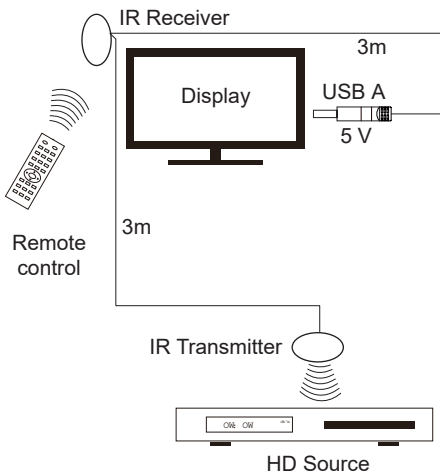

### IREUSB

Enables AV, PayTV and CCTV devices to be controlled — whilst they are concealed in a cabinet, cupboard or nearby room.

Simple to install, the device can be powered from an existing USB A port or a separate Mains to USB Power Supply (excluded). Receiver is hard wired to the Transmitter by 3m cable. Another 3m of cable connects to the USB Power.

### IREUSB FEATURES:

- Simple plug-n-play system that works with almost every device.
- Sensitive IR receiver and powerful re-transmitter mean precise device positioning is not usually necessary.
- Receiver range — up to 6 metres.
- IREUSB can also manage devices from standby.
- If connected to a USB port that remains on whilst device is in standby, IREUSB can turn on the device.
- Includes a sensitive IR receiver (Rx), transmitter (Tx) and USB power lead.

### Point to Multi Point IR Extender IREUSB4

- Includes 4 x tiny easily concealed transmitters, a sensitive IR receiver and USB power lead.
- Receiver range – up to 4 metres.
- 20–60KHz wide IR Bandwidth.
- Works with most AV devices.
- Can be powered from an always on USB A port or a separate Mains to USB power supply (excluded).

### Point to Point HDMI IR Extender IREHDMI

- Includes a sensitive IR receiver, 2 x CECIR Inserters and 1 x IR transmitter.
- Receiver range – up to 6 metres.
- Uses the HDMI CEC channel.
- 20–60KHz wide IR Bandwidth.
- Works with most AV devices.
- Powered by HDMI, no power supply required.